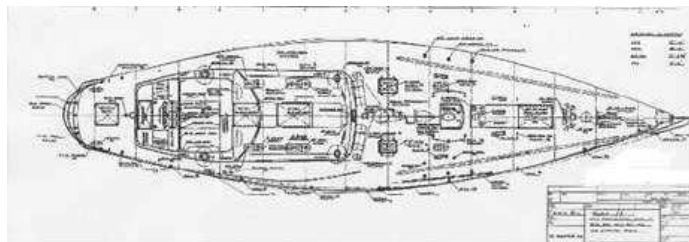

Specifications

Designer: Sparkman and Stephens

Length: 16.80m

Beam: 4.35m

Draft: 2.49m

Displacement: 20,700kg

Fuel Capacity: 355L

Water Capacity: 706L

Below Decks

The Swan 55's are as beautifully maintained below deck as they are above deck. Accommodation is divided into 3 double cabins. There are 2 heads on board. All catering is provided for you on your charter. These yachts can provide a lavish spectator platform for regattas such as Cowes Week. These yachts are available on a skippered charter basis only.